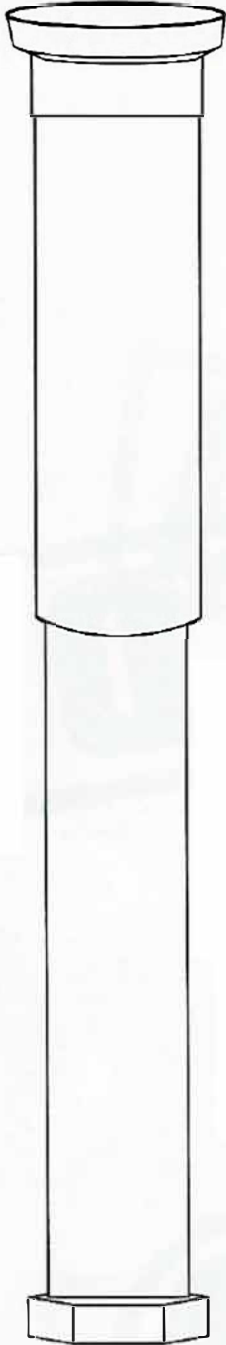

311

Standard 2"
Threaded Base

311 SERIES

SERVICE BOX DESIGN

REMOVABLE BRASS PENTAGONAL BOLT
UPPER SECTIONS FITS OVER LOWER SECTION

PART NUMBER	TOP SECTION	BOTTOM SECTION	EXTENSION RANGE
3111818M2	18"	18"	20" - 34"
3112424M2	24"	24"	26" - 46"
3113030M2	30"	30"	32" - 58"
3113636M2	36"	36"	38" - 70"
3114848M2	48"	48"	60" - 94"

1 1/2" THREADED BASE

Change "M2" to "M1"
Example: 3111818M1