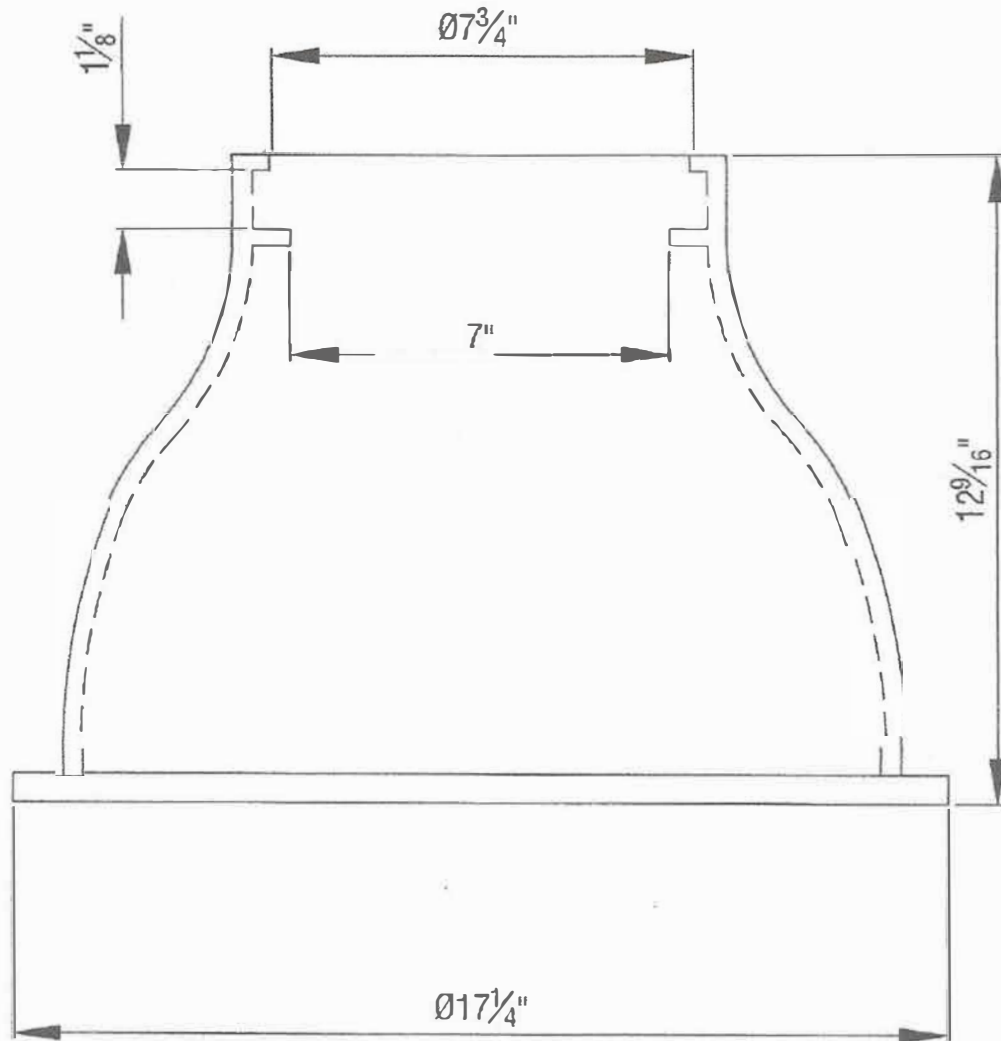

5 $\frac{1}{4}$ " VALVE BOX BASE ACCEPTS NOTCHED BOTTOM SECTION

#6 BASE (STANDARD)

#6SB

CAST IRON & PLASTIC MANUFACTURING & SALES

3700 CLARKSTOWN ROAD, MUNCY, PA 17756 PHONE 570-546-2109 WEBSITE: CANDPMANUFACTURING.COM