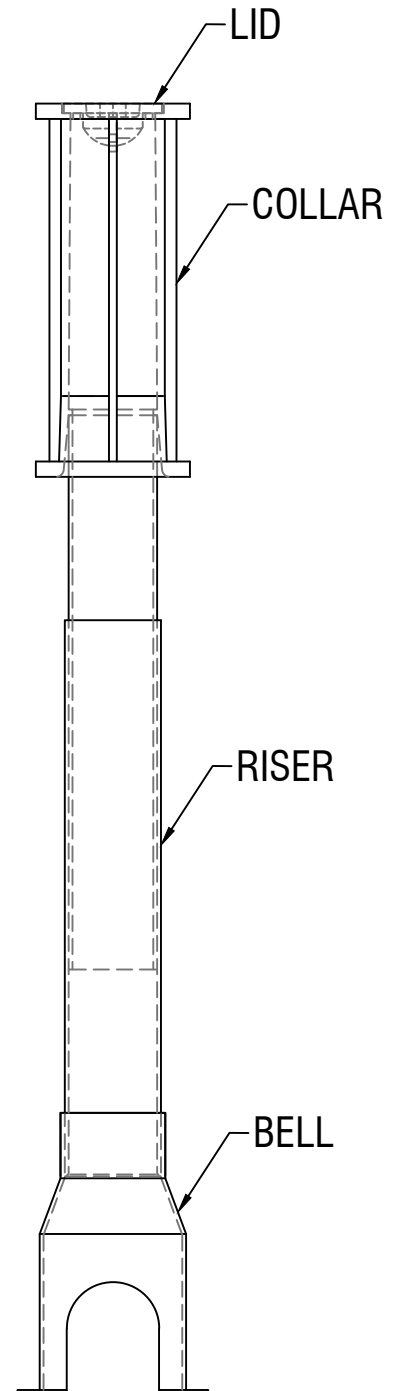

CAST IRON & PLASTIC MANUFACTURING & SALES
3700 CLARKSTOWN ROAD
MUNCY, PA 17756
PHONE: (570) 546-2109