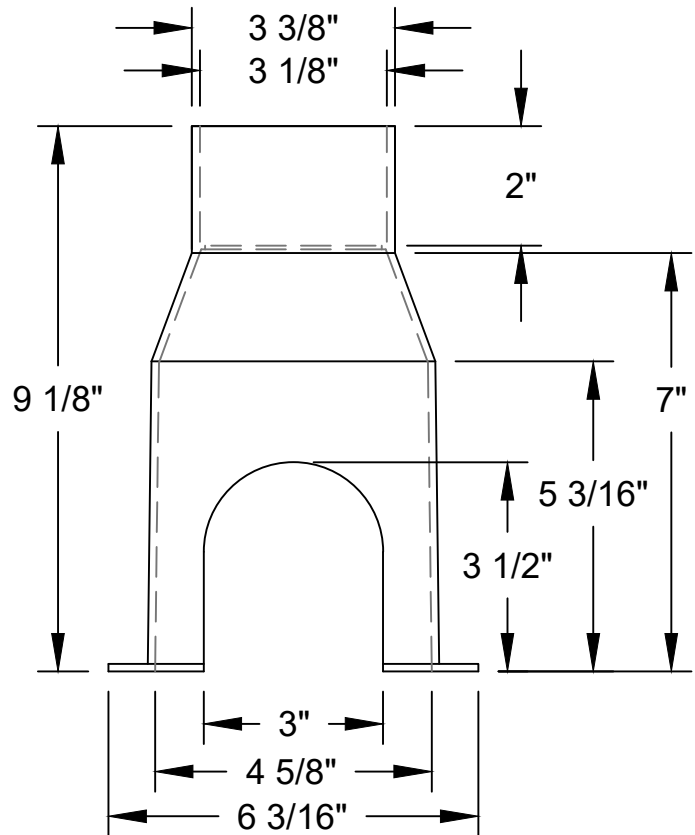

# LMK COLLAR

NOT TO SCALE

Material: ASTM A48 Class 30B

CAST IRON & PLASTIC MANUFACTURING & SALES

3700 CLARKSTOWN ROAD

MUNCY, PA 17756

PHONE: (570) 546-2109

2 7/8"  
2 11/16"

RISER

2 7/8"  
3 1/8"