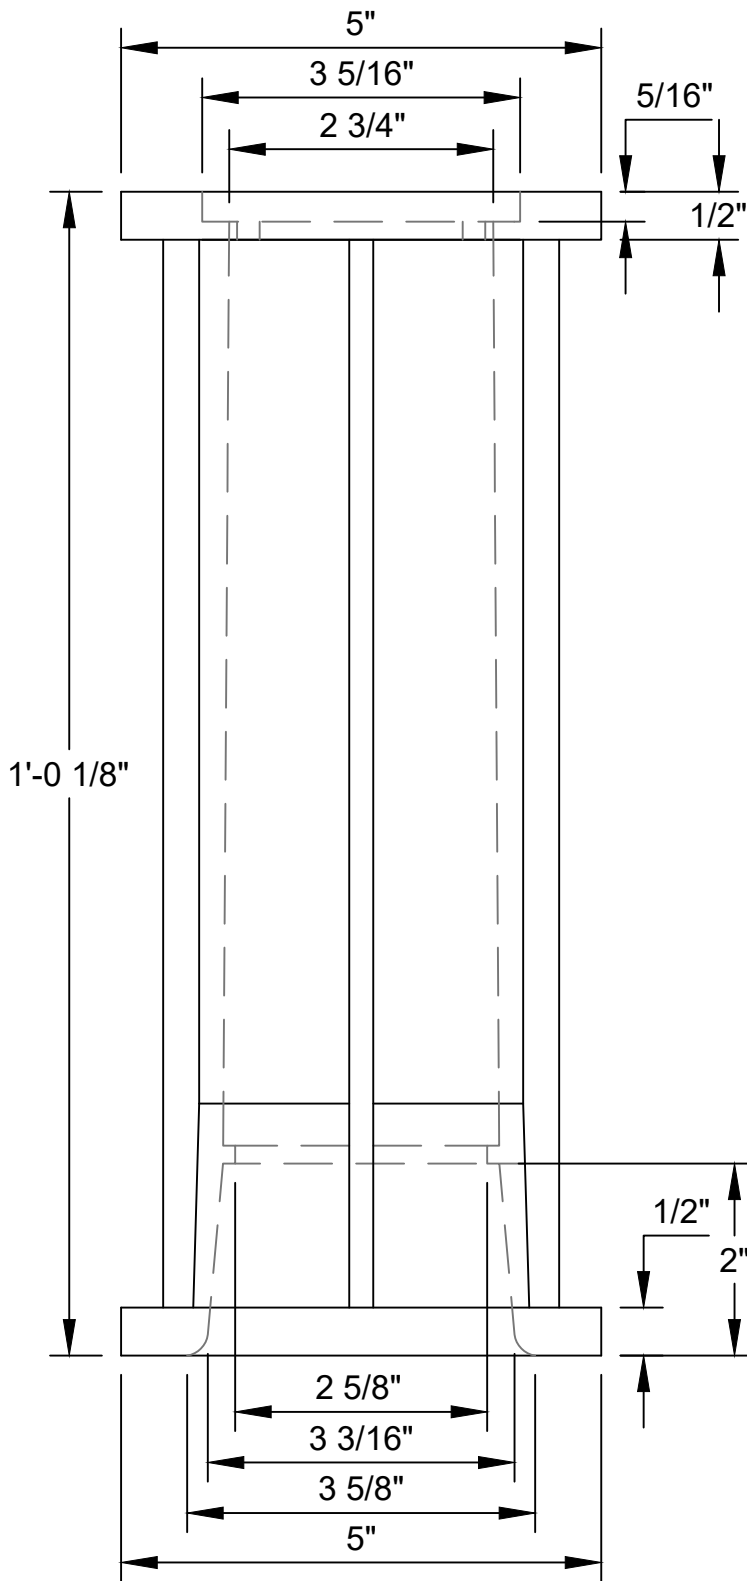

TOP VIEW

LMK COLLAR

NOT TO SCALE

Material: ASTM A48 Class 30B

CAST IRON & PLASTIC MANUFACTURING & SALES

3700 CLARKSTOWN ROAD

MUNCY, PA 17756

PHONE: (570) 546-2109