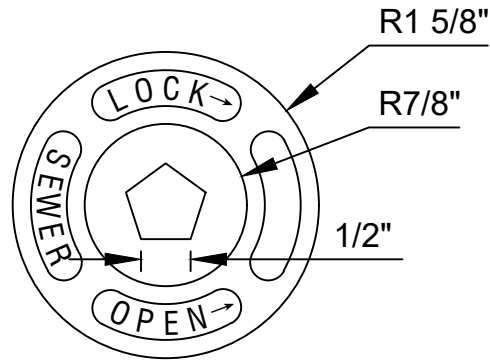

Material: ASTM A48 Class 30B

LMK LID

NOT TO SCALE

OPTIONS: Available in SEWER, WATER, or plain lid.

CAST IRON & PLASTIC MANUFACTURING & SALES
3700 CLARKSTOWN ROAD
MUNCY, PA 17756
PHONE: (570) 546-2109