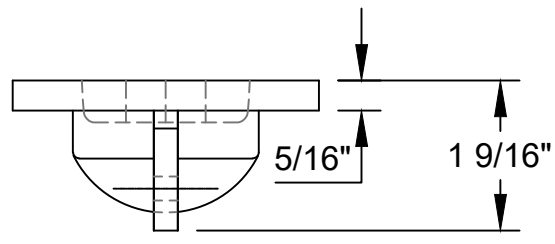

Material: ASTM A48 Class 30B

LMK LID

NOT TO SCALE

OPTIONS: Available in SEWER, WATER, or plain lid.

CAST IRON & PLASTIC MANUFACTURING & SALES
3700 CLARKSTOWN ROAD
MUNCY, PA 17756
PHONE: (570) 546-2109