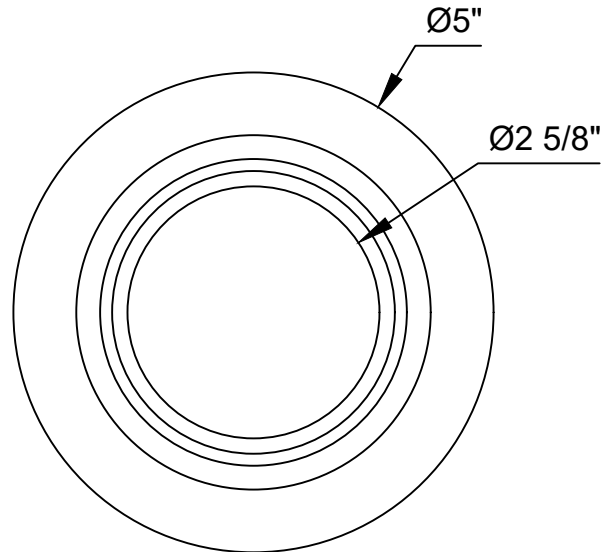

BOTTOM VIEW

LMK COLLAR

NOT TO SCALE

Material: ASTM A48 Class 30B

CAST IRON & PLASTIC MANUFACTURING & SALES

3700 CLARKSTOWN ROAD

MUNCY, PA 17756

PHONE: (570) 546-2109