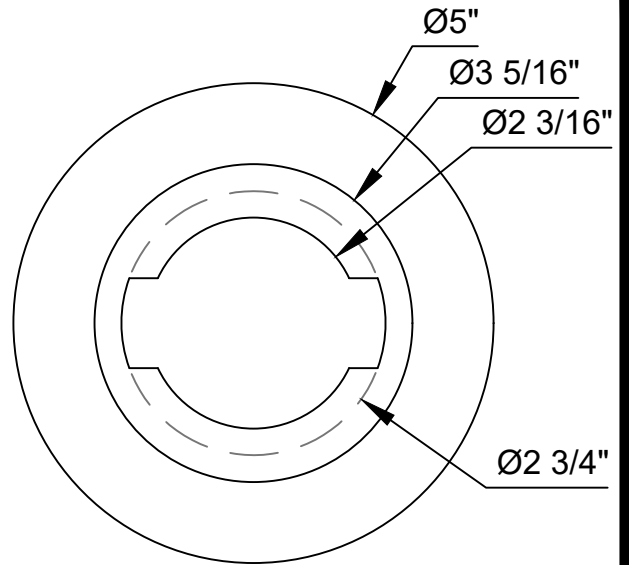

TOP VIEW

LMK COLLAR

NOT TO SCALE

Material: ASTM A48 Class 30B

CAST IRON & PLASTIC MANUFACTURING & SALES

3700 CLARKSTOWN ROAD

MUNCY, PA 17756

PHONE: (570) 546-2109