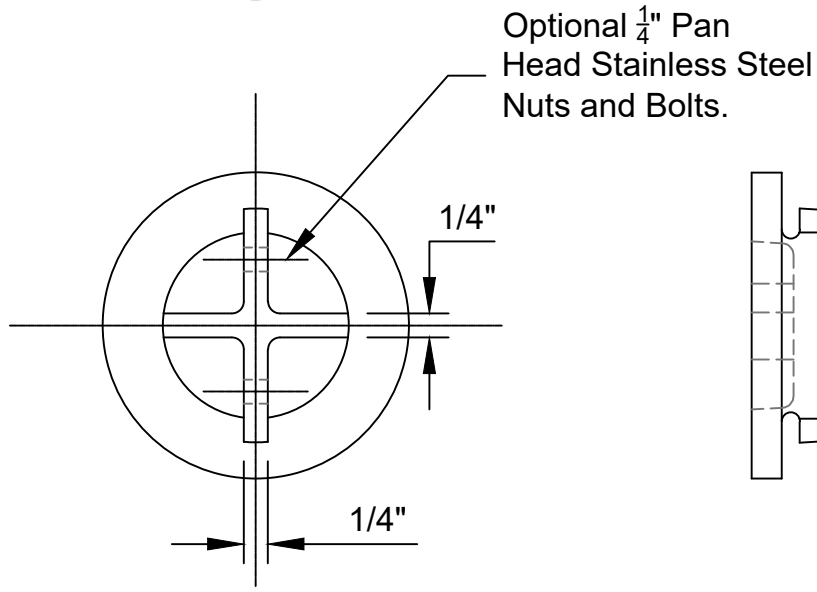

Material: ASTM A48 Class 30B

LMK LID

NOT TO SCALE

OPTIONS: Available in SEWER, WATER, or plain lid.

CAST IRON & PLASTIC MANUFACTURING & SALES
3700 CLARKSTOWN ROAD
MUNCY, PA 17756
PHONE: (570) 546-2109