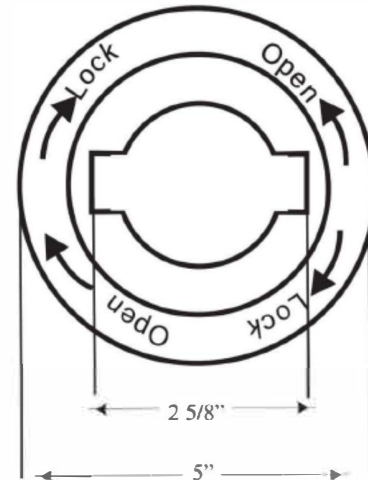

Complete Box Side View

Lid Top View

Lid Side View

Collar Top View

AVAILABLE IN WATER, SEWER,
AND PLAIN

100% MADE IN THE USA

**Figure # LMKTWAB
Tracer Wire Access Box**

LMKTWAB