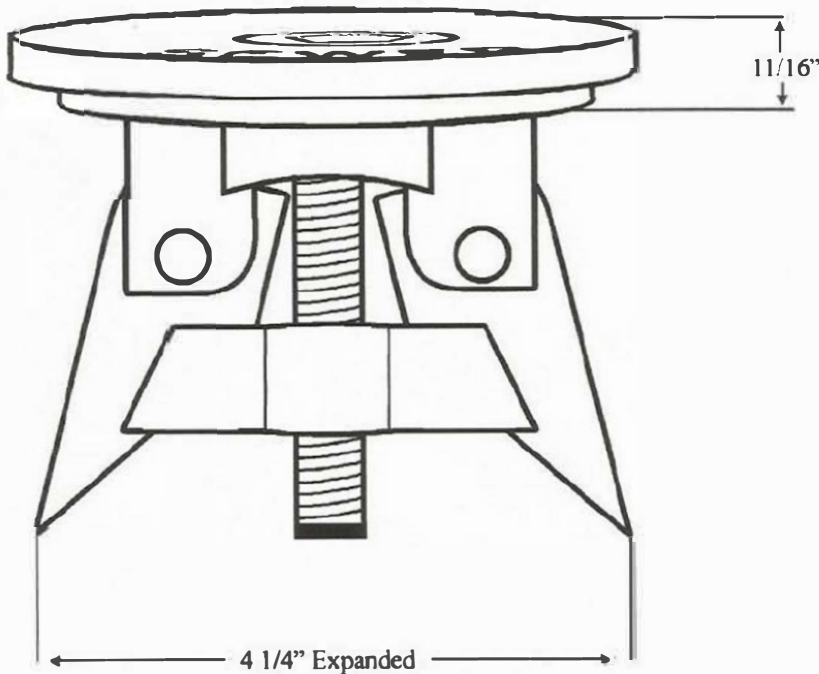

NEW SYLE REPAIR LID

Top View

Side View Closed

Side View Open

AVAILABLE IN WATER OR SEWER LID

NSRLW=WATER

NSRLS=SEWER

NSRL

**New Style Repair Lid
Fits 2 1/2" Inside Lids**

Casting conforms to:
ASTM specification A-48 Class 30

Pentagon brass bolt conforms to:
ASTM specifications

CAST IRON & PLASTIC MANUFACTURING & SALES
3700 CLARKSTOWN ROAD
MUNCY, PA 17756
570-546-2109