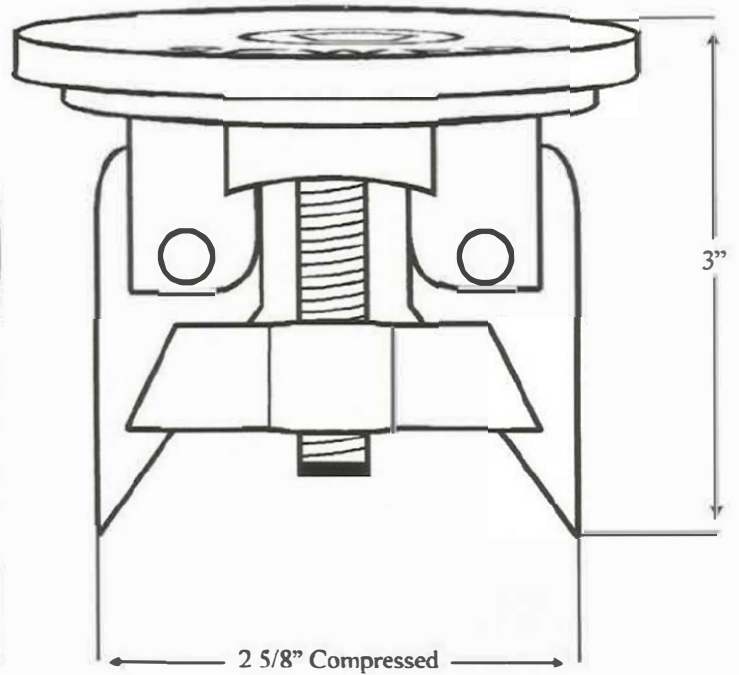

NEW SYLE REPAIR LID

Top View

Side View Closed

Side View Open

AVAILABLE IN WATER OR SEWER LID

NSRLW=WATER

NSRLS=SEWER

NSRL

**New Style Repair Lid
Fits 2 1/2" Inside Lids**

Casting conforms to:
ASTM specification A-48 Class 30

Pentagon brass bolt conforms to:
ASTM specifications

CAST IRON & PLASTIC MANUFACTURING & SALES
3700 CLARKSTOWN ROAD
MUNCY, PA 17756
570-546-2109