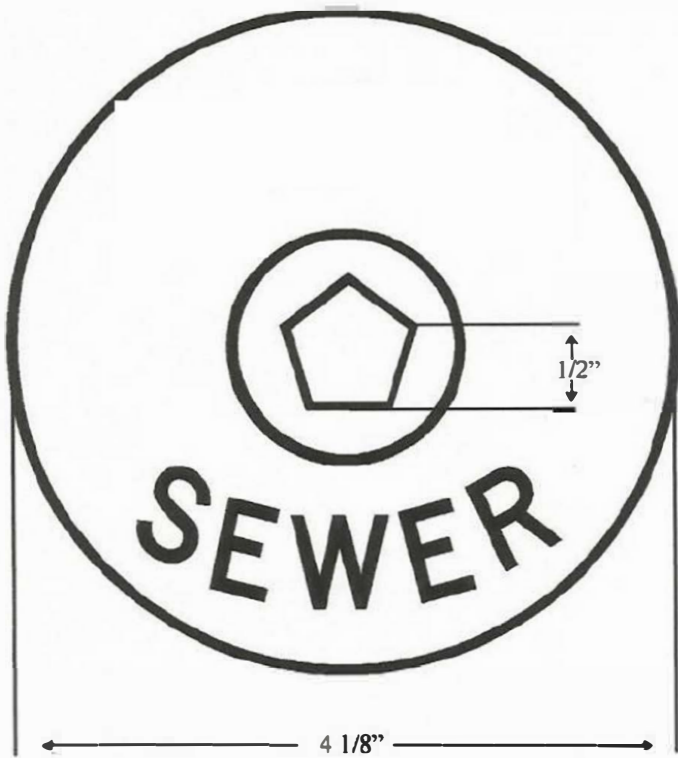

NEW SYLE REPAIR LID

Top View

Side View Closed

Side View Open

AVAILABLE IN WATER OR SEWER LID

NSRLW=WATER

NSRLS=SEWER

NSRL

**New Style Repair Lid
Fits 2 1/2" Inside Lids**

Casting conforms to:
ASTM specification A-48 Class 30

Pentagon brass bolt conforms to:
ASTM specifications

CAST IRON & PLASTIC MANUFACTURING & SALES
3700 CLARKSTOWN ROAD
MUNCY, PA 17756
570-546-2109