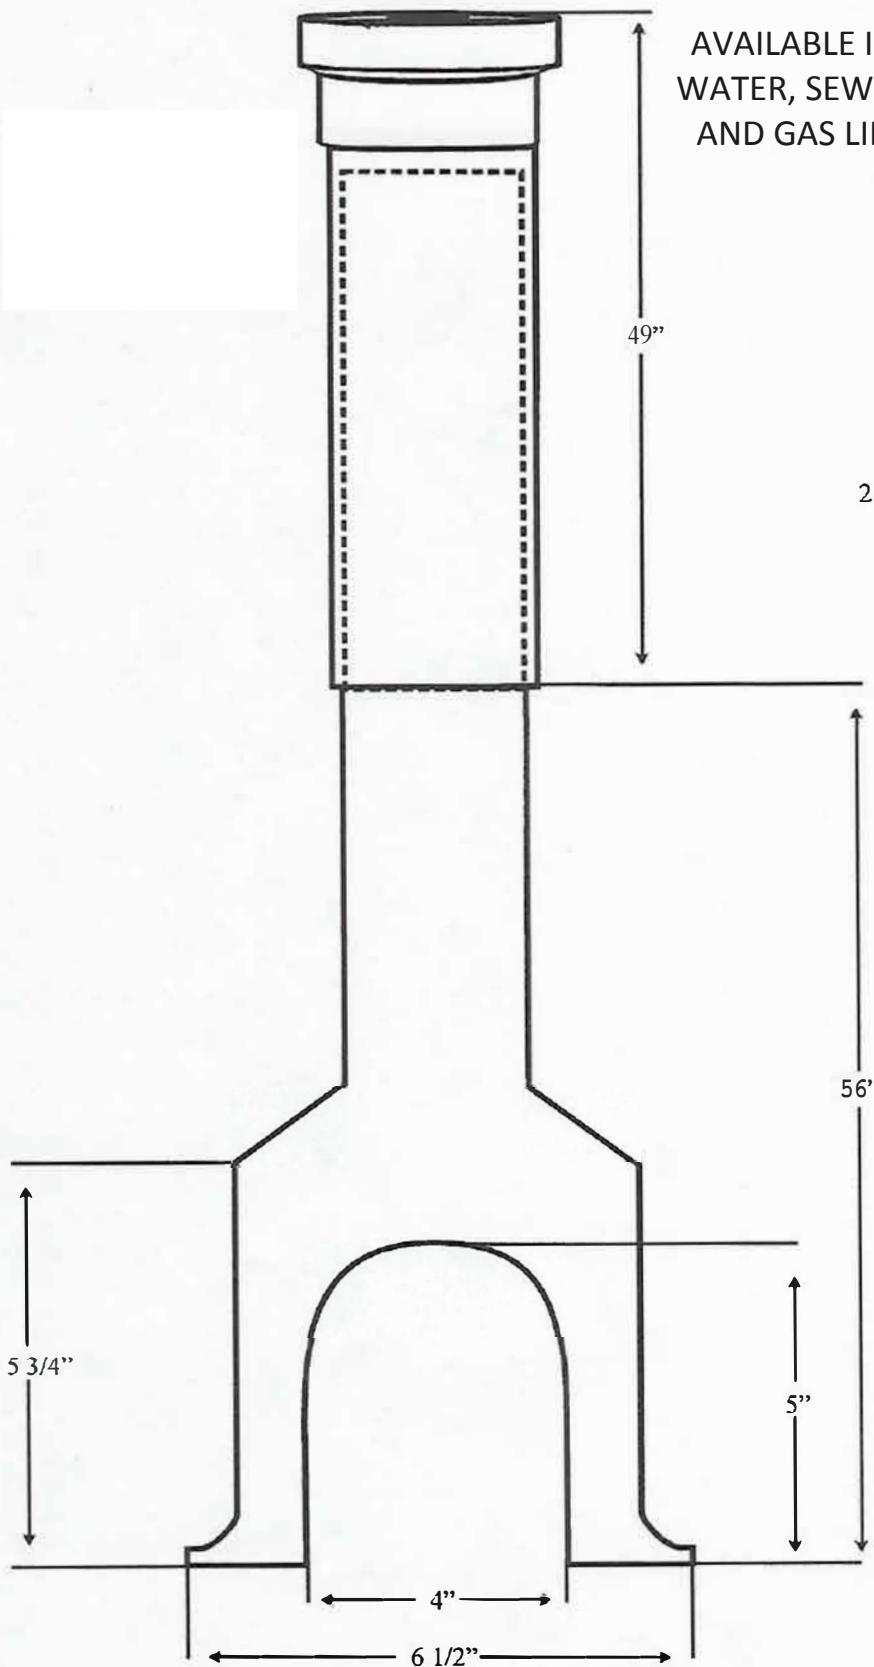

Complete Box Side View

Lid Top View

Collar Side View

Collar Top View

Figure # 3114848PBEB
3" Curb Box Complete
Extension Range 60" - 102"
Combination Cast Iron/ABS
Slip Type
Enlarged Arch

Casting conforms to:
 ASTM specifications A-48 Class 25
 ABS conforms to: ASTM-D 1788