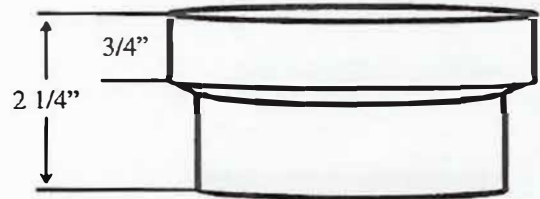

Complete Box Side View

Lid Top View

Collar Side View

Collar Top View

Figure # 3114848PBEB
3" Curb Box Complete
Extension Range 60" - 102"
Combination Cast Iron/ABS
Slip Type
Enlarged Arch

Casting conforms to:
 ASTM specifications A-48 Class 25
 ABS conforms to: ASTM-D 1788