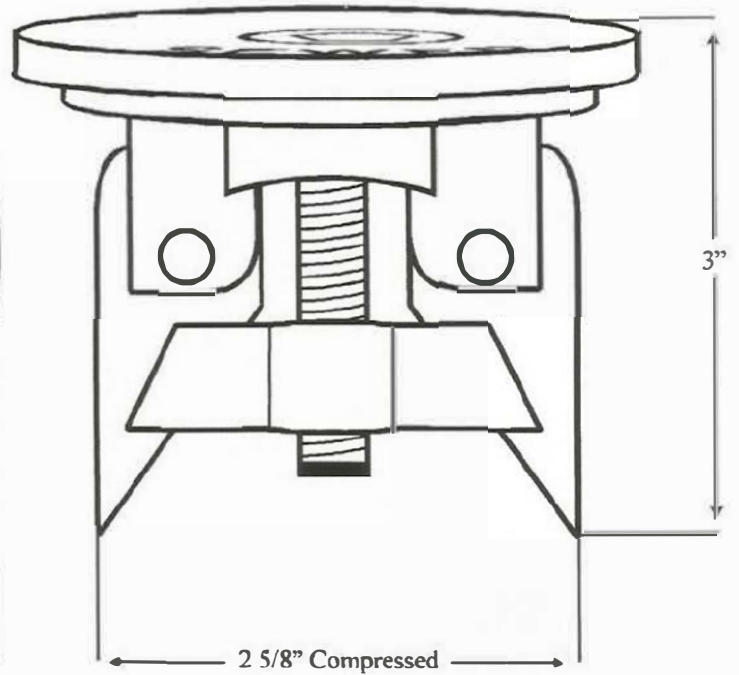

Top View

Side View Closed

Side View Open

AVAILABLE IN WATER OR SEWER LID
 NSRLW=WATER
 NSRLS=SEWER

NSRL
New Style Repair Lid
Fits 2 1/2" Inside Lids

Casting conforms to:
 ASTM specification A-48 Class 30

Pentagon brass bolt conforms to:
 ASTM specifications