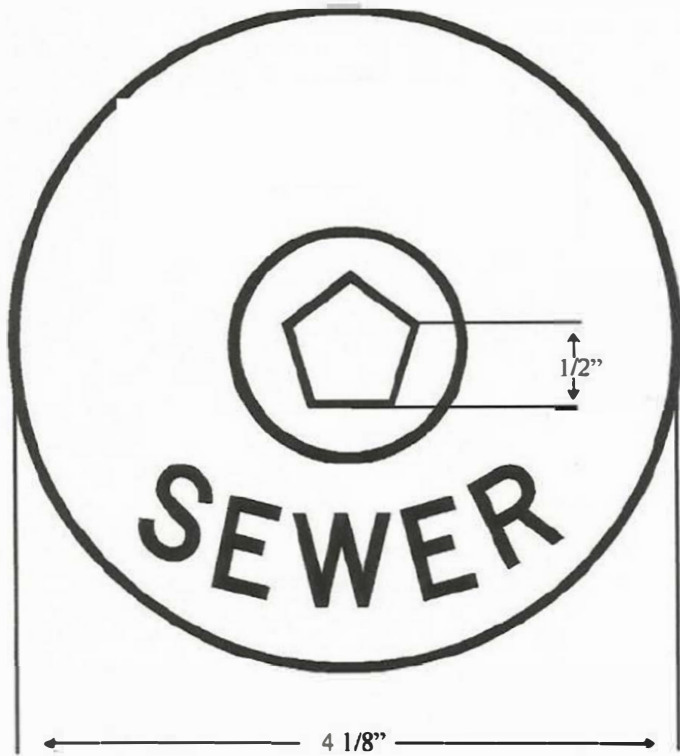

Top View

Side View Closed

Side View Open

AVAILABLE IN WATER OR SEWER LID
 NSRLW=WATER
 NSRLS=SEWER

NSRL
New Style Repair Lid
Fits 2 1/2" Inside Lids

Casting conforms to:
 ASTM specification A-48 Class 30

Pentagon brass bolt conforms to:
 ASTM specifications