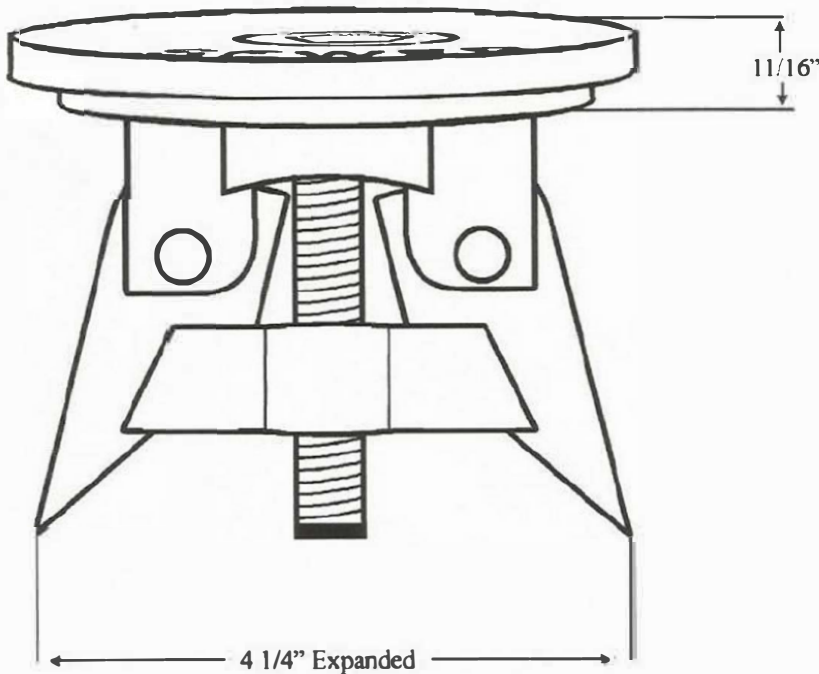

Top View

Side View Closed

Side View Open

AVAILABLE IN WATER OR SEWER LID
 NSRLW=WATER
 NSRLS=SEWER

NSRL
New Style Repair Lid
Fits 2 1/2" Inside Lids

Casting conforms to:
 ASTM specification A-48 Class 30

Pentagon brass bolt conforms to:
 ASTM specifications