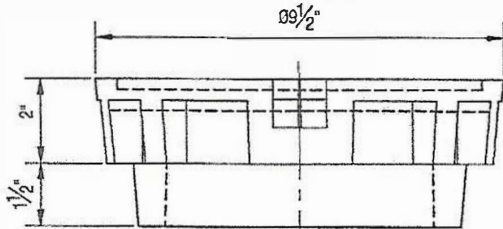

TOP VIEW

ISOMETRIC VIEW

FRONT VIEW

BACK VIEW

MATERIAL :- ASTM A48 CLASS 30B

7WL

CAST IRON & PLASTIC MANUFACTURING & SALES

3700 CLARKSTOWN ROAD, MUNCY, PA 17756 PHONE 570-546-2109 WEBSITE: CANDPMANUFACTURING.COM